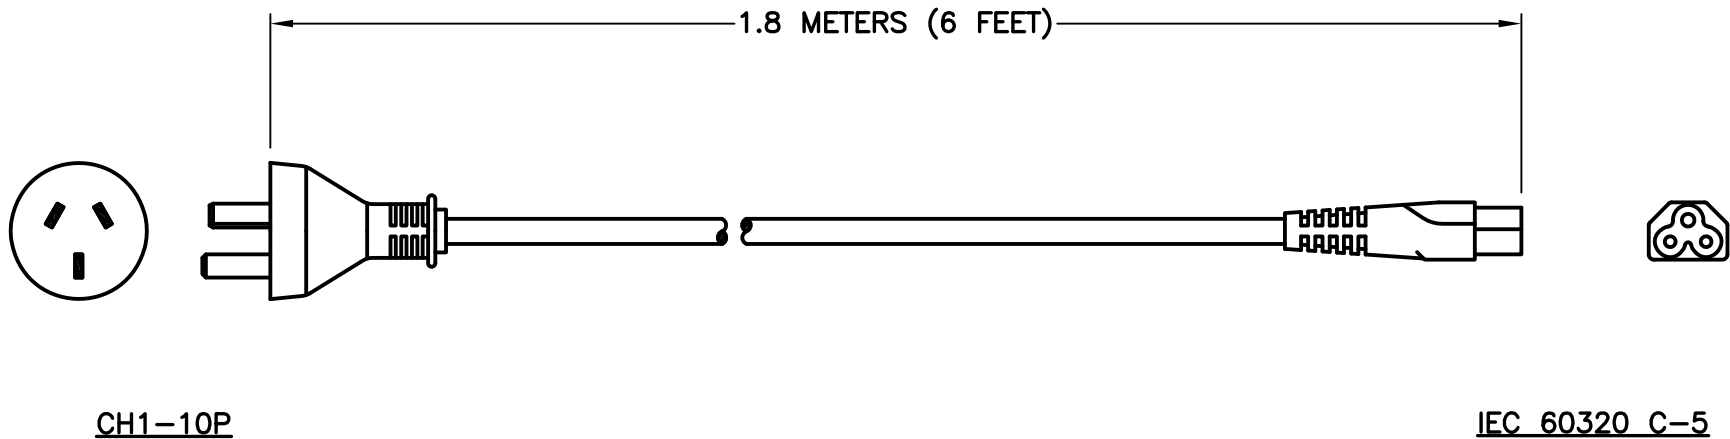

CAT. No.

84295

CHINA 2.5 AMPERE 250 VOLT POWER CORD, CH1-10P TYPE I PLUG, IEC 60320 C-5 CONNECTOR, 2 POLE-3 WIRE GROUNDING, 1.8 METERS (6 FEET) LONG. BLACK.

APPROVALS

CCC

CERTIFICATIONS

REACH

ROHS

ROHS2

STANDARDS

GB-15934-2008

IEC 60320

SPECIFICATIONS:

1. OVERALL LENGTH: 1.8 METERS (6 FEET)
2. CONDUCTORS: 0.75mm² x 3
3. JACKET: RVV, BLACK, 70°C
4. PLUG: CH1-10P, STRAIGHT, BLACK
5. CONNECTOR: IEC 60320 C-5, STRAIGHT, BLACK
6. RATED: 2.5 AMPERE 250 VOLT